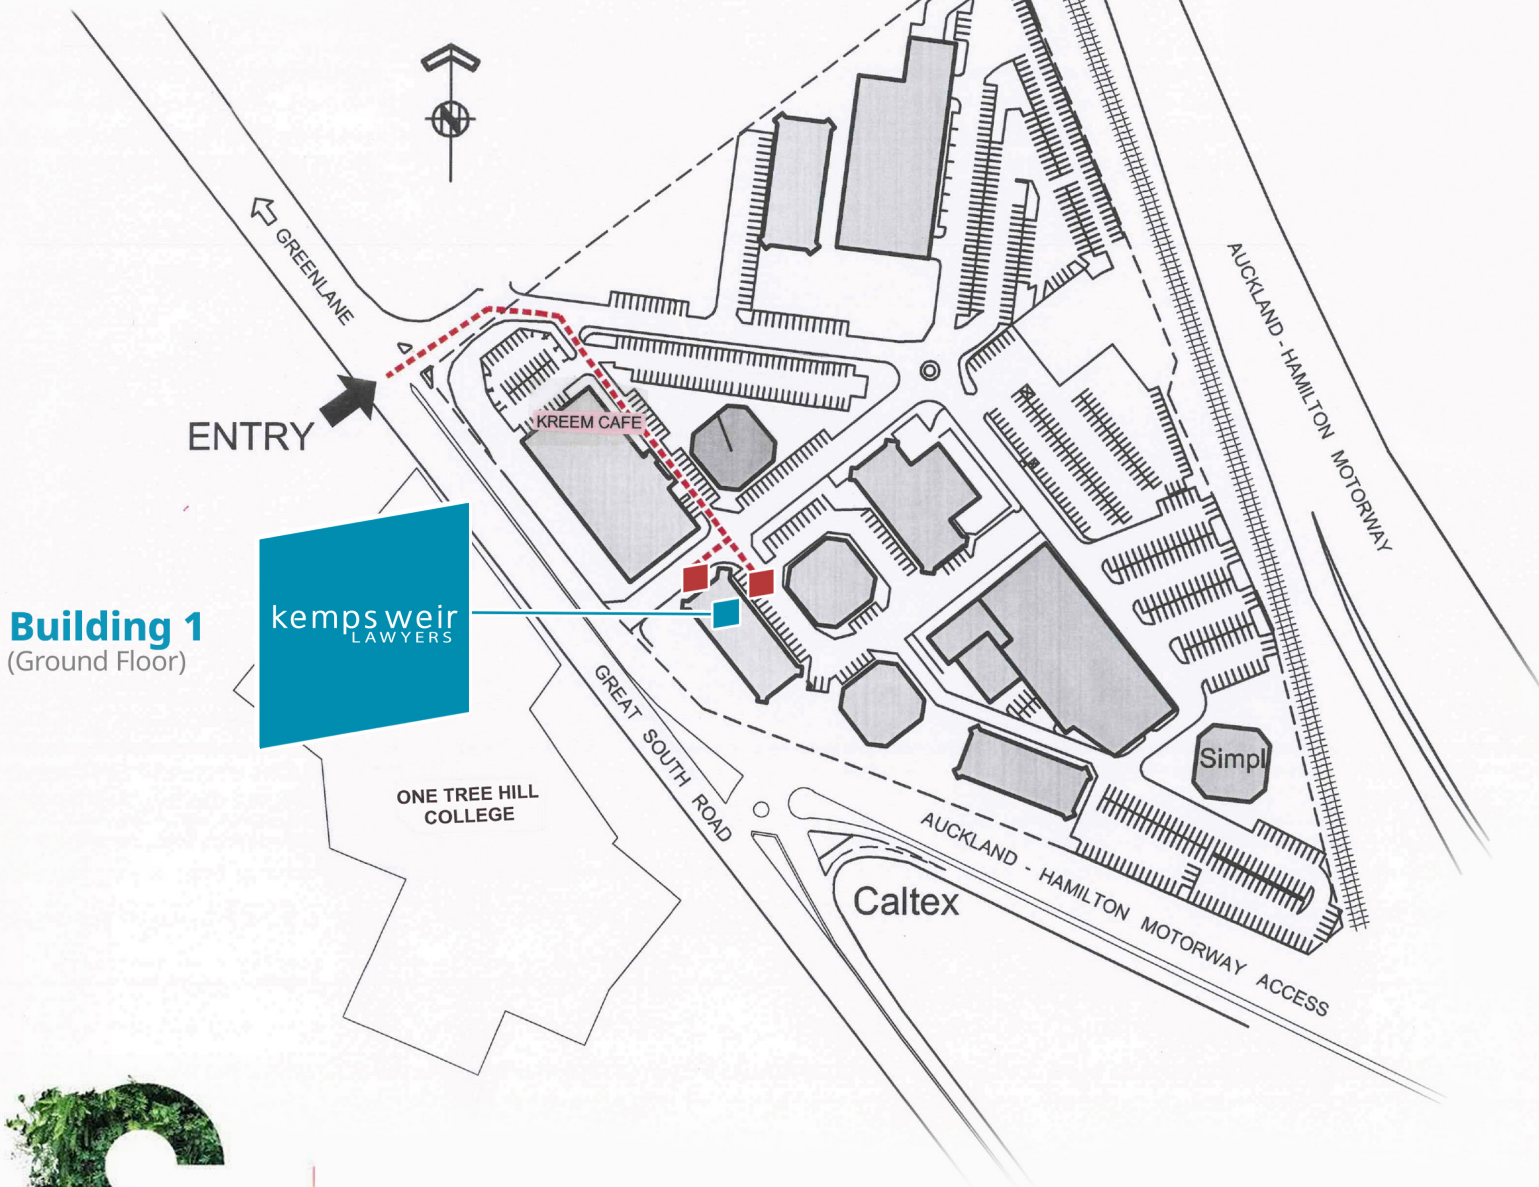

Directions to Kemps Weir

Ground Floor, Building 1,
Central Park
660-670 Great South Road,
Greenlane, Auckland 1051

Building 1
(Ground Floor)

KEY

 **kemps weir**
LAWYERS

 **kemps weir** Client Parking (Numbers 1-3, 32-34)
LAWYERS

 **Ellerslie Train Station**